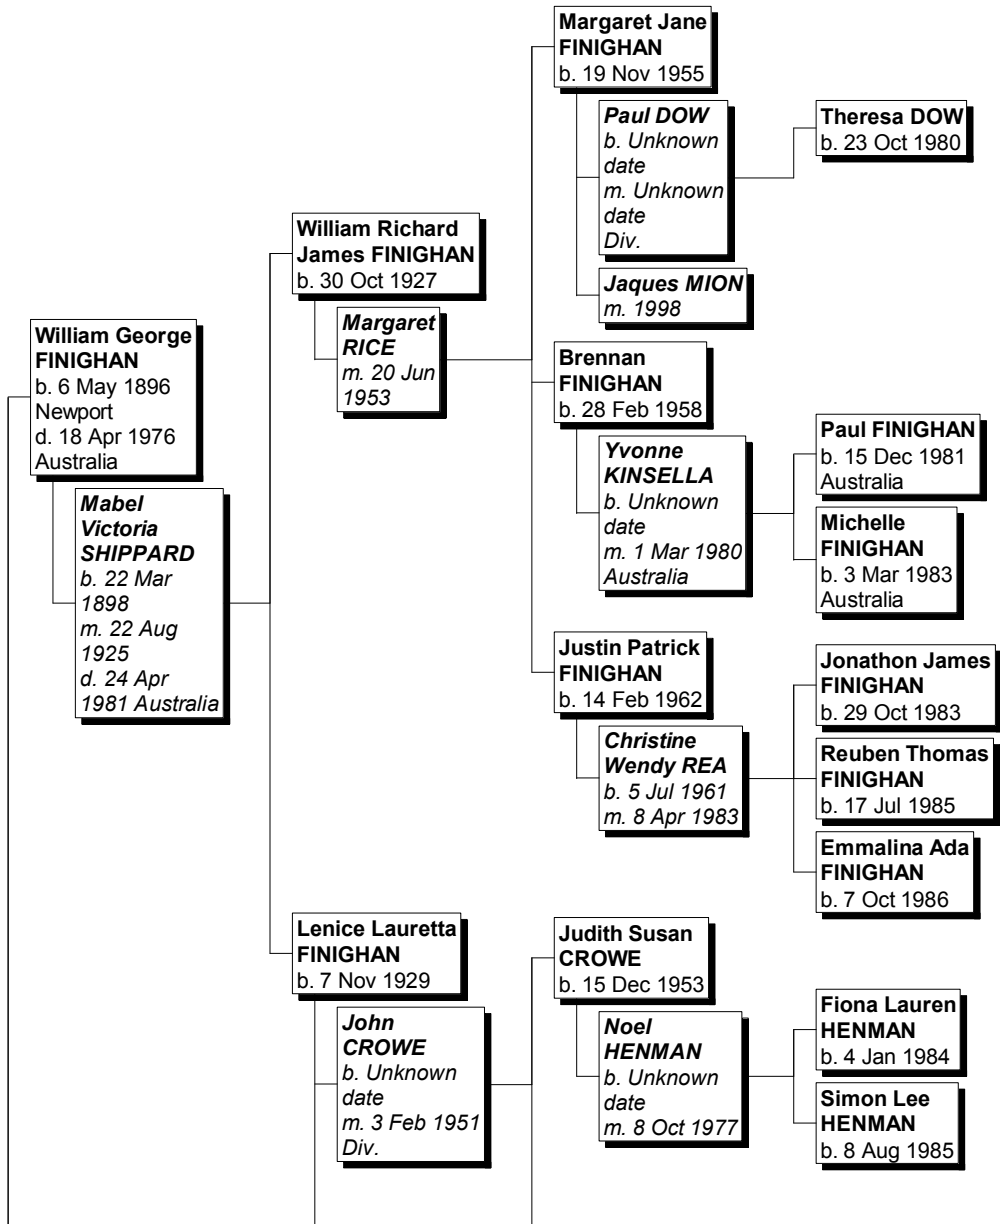

David NICHOLS
b. Unknown date
m. 24 Mar 1894 St Marks Church Newport
d. Unknown date