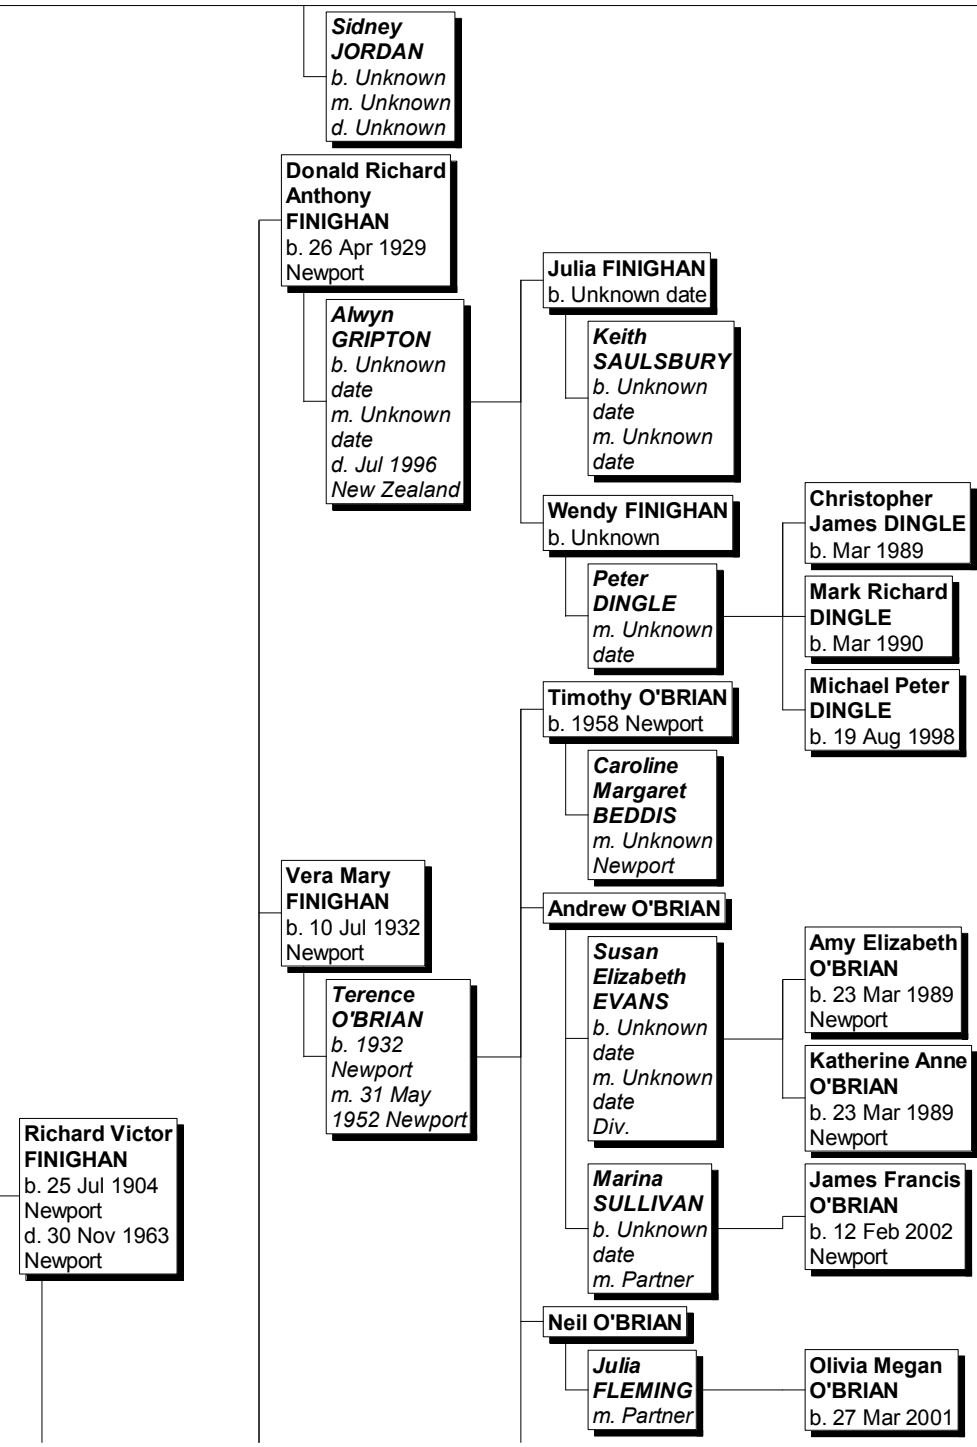

Stanley DAVIES
b. Unknown
m. Unknown
d. Unknown

Gillian DAVIES

John HIGGINS
m. Unknown
date

Michelle HIGGINS

Shaun WOOLLEY
m. Unknown
date

Effrys WOOLLEY
b. 1998

Christopher FINIGHAN
b. 15 Oct 1844
Great Anne Street
St Philip & Jacob
Bristol
d. Unknown date